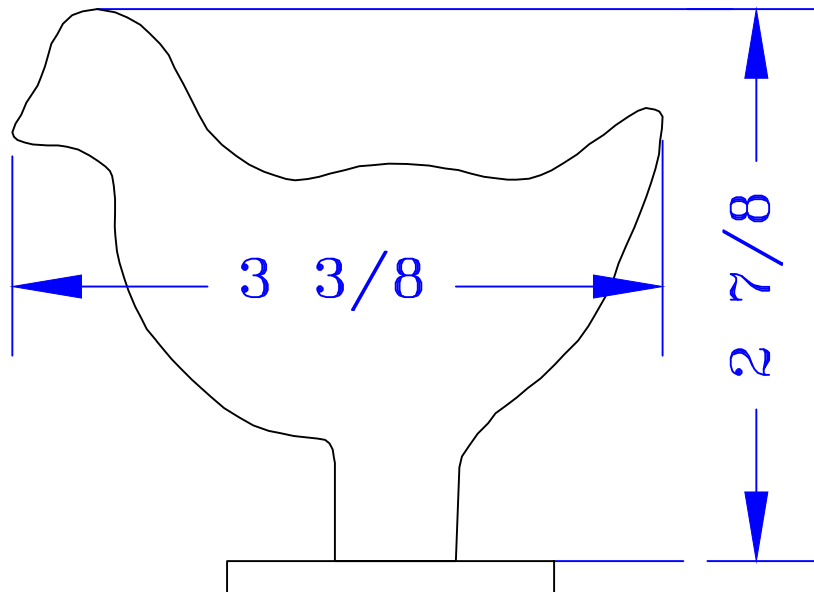

Note: There are eight (8) pages to this file. The chicken, pig, and turkey sheets are  $8\frac{1}{2}$  by 11 inches and the ram sheet is 11 by 17 inches. When you print from Adobe Reader be sure you check the option to print actual size and not to shrink or fit to page. It takes a lot of ink or toner to print out the solid targets. Recommend you print one master and take the sheets to a copy service for copies. Also you can take the full PDF file to the copy service and have prints made.

Poulsbo Sportsman Club - 22 Match Targets WWW.PSCNET.NET

12 5/8

10 1/2

Note: There are eight (8) pages to this file. The chicken, pig, and turkey sheets are 8½ by 11 inches and the ram sheet is 11 by 17 inches. When you print from Adobe Reader be sure you check the option to print actual size and not to shrink or fit to page. It takes a lot of ink or toner to print out the solid targets. Recommend you print one master and take the sheets to a copy service for copies. Also you can take the full PDF file to the copy service and have prints made.